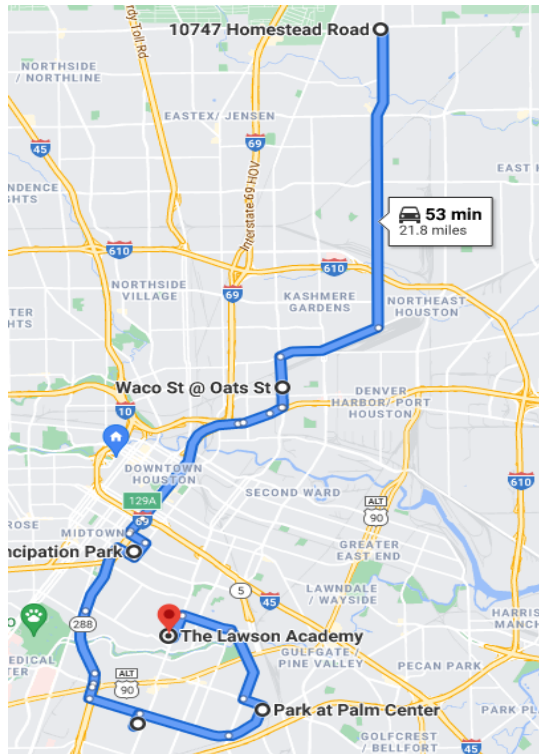

THE LAWSON ACADEMY

Lawson Academy Route 1 - FY 2022-2023

LIKELY TO CHANGE

Stop #	Location	Morning Pick Up Time
1	Family Dollar - 10747 Homestead Rd. HTX 77016	Bus Arrive 5:50 AM Pick up 6:00 AM
2	Waco St. @ Oats St. HTX 77020 Bus Stop #2029 (Northwest corner)	6:15 AM
3	Emancipation Park - 3018 Emancipation Blvd. HTX 77004	6:25 AM
4	Holly Hall Townhomes - 3138 Holly Hall St. HTX 77054	6:33 AM
5	Yellowstone Swimming Pool - 6900 La Sallette St. HTX 77021	6:40 AM
6	Park at Palm Center - 5400 Griggs Rd. HTX 77021 (corner of Beekman & Griggs)	6:50 AM
End	The Lawson Academy	Arrive by 7:00AM

Stop #	Location	Afternoon Drop Off Time
Start	The Lawson Academy	Bus Stage 4:00pm Bus Depart 4:10pm
6	Park at Palm Center: 5400 Griggs Rd. Hou, tx 77021 (corner of beekman & griggs)	4:20 PM
5	Yellowstone Swimming Pool: 6900 La Sallette St. Hou, TX 77021	4:30 PM
4	Holly Hall Townhomes 3138 Holly Hall Dr. Houston, tx 77054	4:38 PM
3	Emancipation Park: 3018 Emancipation Blvd. Hou, TX 77004	4:58 PM
2	Waco St. @ Oats St. Bus Stop #2029 (Northwest corner)	5:15 PM
1	Family Dollar 10747 Homestead Rd. Houston, TX 77016	5:35 PM

Stop #	Location	Afternoon Drop Off Time
Start	The Lawson Academy	Bus Stage 4:00pm Bus Depart 4:10pm
8	Family Dollar - 7545 Martin Luther King Blvd.	4:25 PM
7	Jutland Rd. & Reed Rd.	4:33 PM
6	Scott St. & Reed Rd. Bus Stop 11952 Southeast Corner	4:40 PM
5	Scott St. @ Airport Blvd.	4:45 PM
4	Scott St. @ Botany Ln. Bus Stop #12140	4:55 PM
3	New Hope Housing - 2605 Reed Rd.	5:05 PM
2	Almeda Citgo - 12400 Almeda Rd.	5:15 PM
1	Shell Beltway 8 & Hiram Clarke	5:30 PM